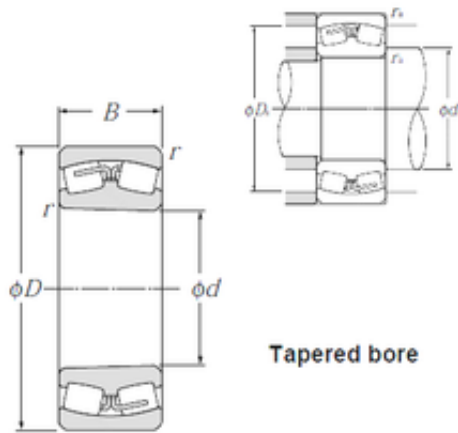

## 950 mm x 1 250 mm x 224 mm NTN 239/950K Spherical Roller Bearings

Bearing No. 239/950K

239/950K Bearing 2D drawings and 3D CAD models

|                               |                 |
|-------------------------------|-----------------|
| Size                          | 950x1250x224 mm |
| Bore Diameter                 | 950 mm          |
| Outer Diameter                | 1250 mm         |
| Width                         | 224 mm          |
| d                             | 950 mm          |
| D                             | 1 250 mm        |
| B                             | 224 mm          |
| C                             | 224 mm          |
| r min.                        | 7,5 mm          |
| da min.                       | 986 mm          |
| Da max.                       | 1 214 mm        |
| ra max.                       | 6 mm            |
| Weight                        | 749 Kg          |
| Basic dynamic load rating (C) | 7 750 kN        |
| Basic static load rating (C0) | 20 500 kN       |
| (Grease) Lubrication Speed    | 190 r/min       |
| (Oil) Lubrication Speed       | 250 r/min       |
| Calculation factor (e)        | 0,16            |
| Calculation factor (Y0)       | 4,11            |
| Calculation factor (Y1)       | 4,2             |