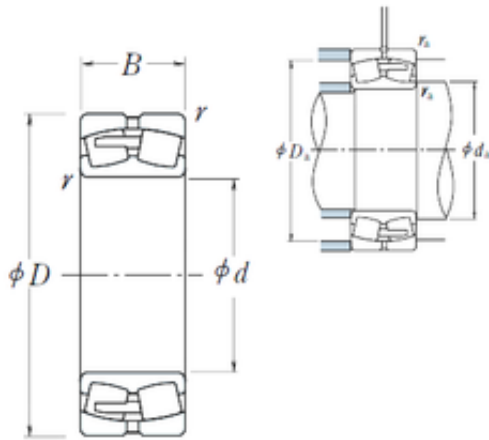

Shanghai Shengjie Bearing Co., Ltd.

240 mm x 320 mm x 60 mm NSK 23948CAE4 Spherical Roller Bearing

Bearing No. 23948CAE4

23948CAE4 Bearing 2D drawings and 3D CAD models

Size	240x320x60 mm
Bore Diameter	240 mm
Outer Diameter	320 mm
Width	60 mm
d	240 mm
D	320 mm
B	60 mm
C	60 mm
r min.	2,1 mm
da min.	252 mm
Da min	298 mm
Da max.	308 mm
ra max.	2 mm
Weight	13,3 Kg
Basic dynamic load rating (C)	635 kN
Basic static load rating (C0)	1300 kN
(Grease) Lubrication Speed	950 r/min
(Oil) Lubrication Speed	1200 r/min
Calculation factor (e)	0,17
Calculation factor (Y0)	3,9
Calculation factor (Y2)	6