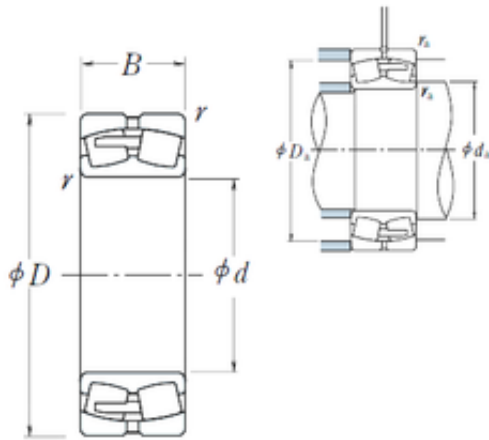

## 190 mm x 260 mm x 52 mm NSK 23938CAE4 Spherical Roller Bearing

Bearing No. 23938CAE4

23938CAE4 Bearing 2D drawings and 3D CAD models

Size	190x260x52 mm
Bore Diameter	190 mm
Outer Diameter	260 mm
Width	52 mm
d	190 mm
D	260 mm
B	52 mm
C	52 mm
r min.	2 mm
da min.	200 mm
Da min	240 mm
Da max.	250 mm
ra max.	2 mm
Weight	8,03 Kg
Basic dynamic load rating (C)	460 kN
Basic static load rating (C0)	875 kN
(Grease) Lubrication Speed	1200 r/min
(Oil) Lubrication Speed	1500 r/min
Calculation factor (e)	0,18
Calculation factor (Y0)	3,7
Calculation factor (Y2)	5,7