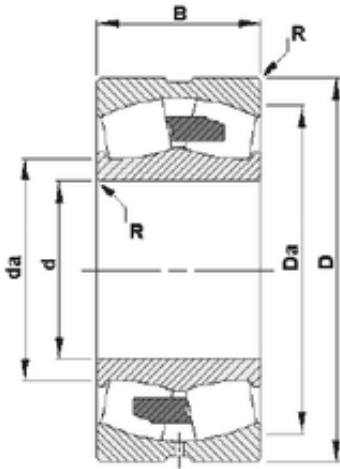

Shanghai Shengjie Bearing Co., Ltd.

670 mm x 980 mm x 230 mm Timken 230/670YMB Spherical Roller Bearing

Bearing No. 230/670YMB

Size	670x980x230 mm
Bore Diameter	670 mm
Outer Diameter	980 mm
Width	230 mm
d	670 mm
D	980 mm
B	230 mm
C	230 mm
R	6 mm
Da	911 mm
da	744 mm

230/670YMB Bearing 2D drawings and 3D CAD models