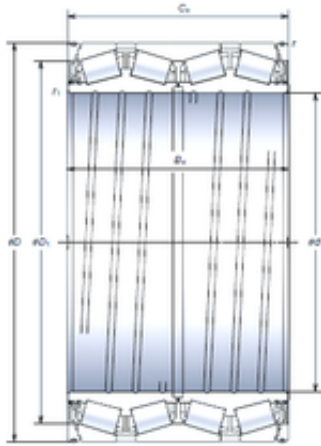

Shanghai Shengjie Bearing Co., Ltd.

276,225 mm x 393,7 mm x 269,875 mm NSK STF276KVS3952Eg Four-Row Tapered Roller Bearing

Bearing No. STF276KVS3952Eg

Size	276.225x393.7x269.875 mm
Bore Diameter	276,225 mm
Outer Diameter	393,7 mm
Width	269,875 mm
d	276,225 mm
D	393,7 mm
B	269,875 mm
C	269,875 mm
r min.	3,3 mm
r1 min.	1,5 mm
Basic dynamic load rating (C)	2 720 kN
Basic static load rating (C0)	6 100 kN
Calculation factor (e)	0,45
Calculation factor (Y2)	2,2

STF276KVS3952Eg Bearing 2D drawings and 3D CAD models