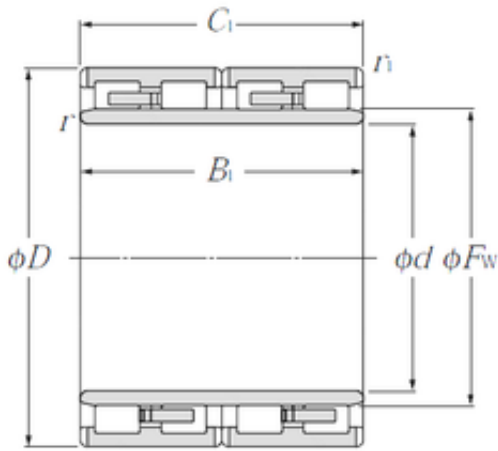

Shanghai Shengjie Bearing Co., Ltd.

170 mm x 240 mm x 160 mm NTN 4R3423 Cylindrical Roller Bearing

Bearing No. 4R3423

| | |
|-------------------------------|----------------|
| Size | 170x240x160 mm |
| Bore Diameter | 170 mm |
| Outer Diameter | 240 mm |
| Width | 160 mm |
| d | 170 mm |
| Fw | 190 mm |
| D | 240 mm |
| B | 160 mm |
| C | 160 mm |
| r min. | 2,5 mm |
| r1 min. | 2,5 mm |
| Weight | 22,8 Kg |
| Basic dynamic load rating (C) | 905 kN |

4R3423 Bearing 2D drawings and 3D CAD models